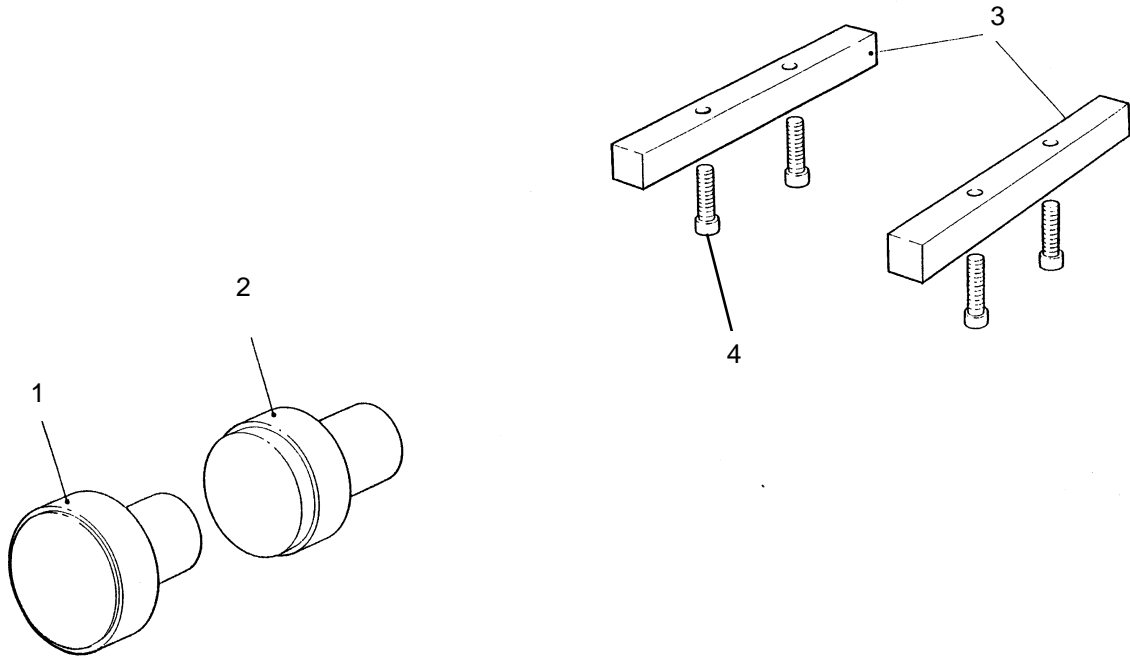

SERVICE TOOLS

Model: Challenger 355, 505 & 998

PARTS LIST	031.093
ISSUE	1
EFFECTIVE	AUGUST 2000
REPLACES	005.022 Issue 3
SECTION	6
CHALLENGER 355, 505 & 998	

Item No	Part No.	Description	Qty
1	030.039	Dolly Punch - Wiper Seals	1
2	030.040	Dolly Punch - Oil Seals	1
3	037.109	Service Stand	1 pair
4	024.131	M10 x 35 Long Cap Screw	4
5	020.010	Allen Key 8 mm A/F (not shown)	1
6	020.013	Allen Key 6 mm A/F (not shown)	1
7	030.077	Oil Pump Aligning tool (not shown)	1

Items shown are typical only, where options exist, please refer to the parts list.
The illustrations may vary pictorially from the actual items.